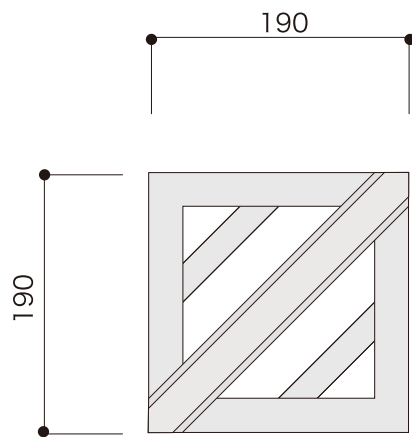

190WJ

patternA

patternB

190WK

patternA

patternB

patternC

patternD

* やきもののため焼成による若干の寸法差が生じますのでご了承ください。
 * As per ceramic products characteristics, there are individual size, shape, and color differences.

size
(L×W×T mm)

名称 Porousblock 200