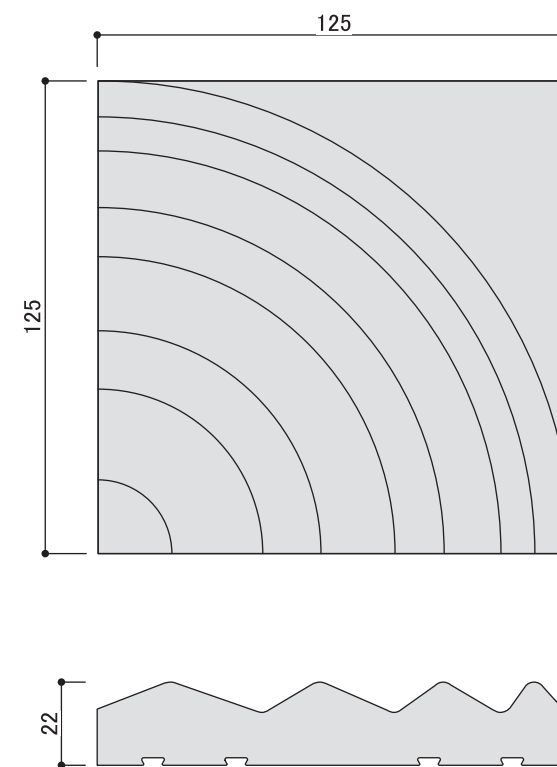

No.207平

No.207D

No.207E

**No.207**

NO.	color	pcs/m <sup>2</sup>	size (LxWxT mm)	weight/pc
No.207F	Sand Snow 銀黒釉	64	125x125x13	380g
No.207D			125x125x22	460g
No.207E			125x125x22	460g

■Ceramic product has individual differences, such as size and color shape.

size  
(LxWxT mm)

**No.207**