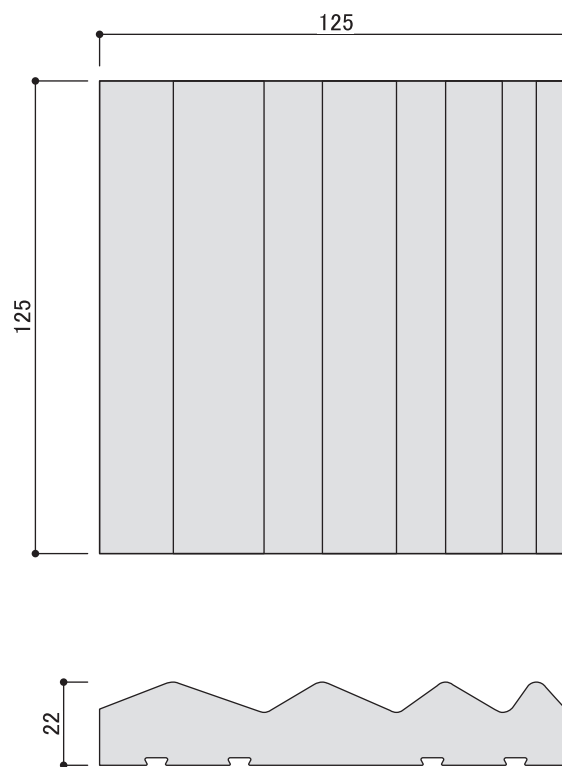

No.207平

No.207D

No.207E

**No.207**

NO.	color	pcs/m <sup>2</sup>	size (LxWxT mm)	weight/pc
No.207F	Sand Snow 銀黒釉	64	125x125x13	380g
No.207D			125x125x22	460g
No.207E			125x125x22	460g

■Ceramic product has individual differences, such as size and color shape.

size  
(LxWxT mm)

**No.207**