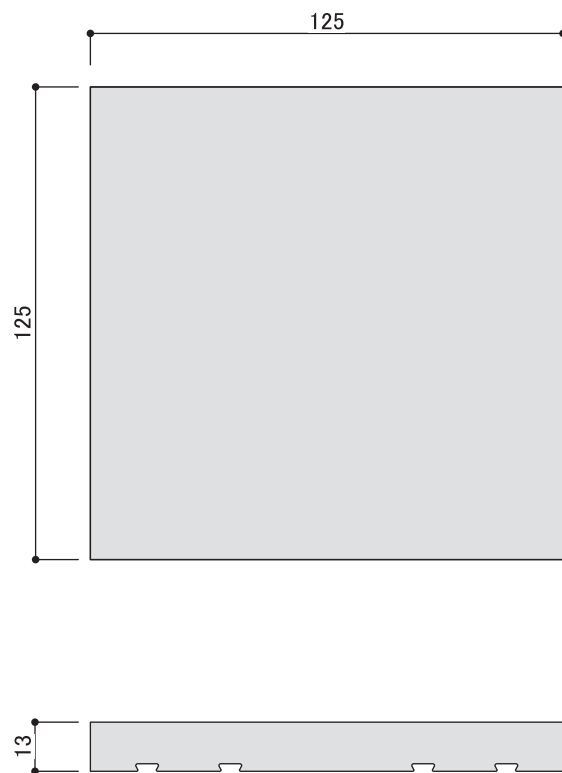

No.207平

No.207D

No.207E

**No.207**

NO.	color	pcs/m <sup>2</sup>	size (LxWxT mm)	weight/pc
No.207F	Sand Snow 銀黒釉	64	125x125x13	380g
No.207D			125x125x22	460g
No.207E			125x125x22	460g

■Ceramic product has individual differences, such as size and color shape.

size  
(LxWxT mm)

**No.207**