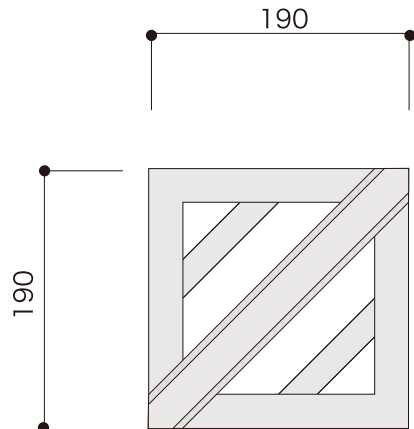

190WJ

patternA

patternB

190WK

patternA

patternB

patternC

patternD

* やきもののため焼成による若干の寸法差が生じますのでご了承ください。
 * As per ceramic products characteristics, there are individual size, shape, and color differences.

size
(L×W×T mm)

名称 Porousblock 200