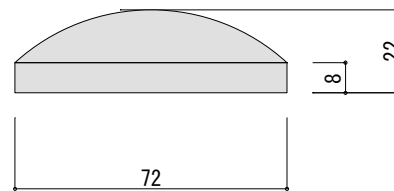

Round square model A

Round square model A +mini

combination scale 1/10

scale 1/2

\* やきものため、焼成による若干の寸法差が生じますのでご了承ください。

\* As per ceramic products characteristics, there are individual size, shape, and color differences.

scale  
A4 1/2 1/10  
unit  
mm

name  
ラウンドスクエアモデルA+ミニ  
Round square model A+mini

Company  
Kenzan since 1959  
TOKI JAPAN