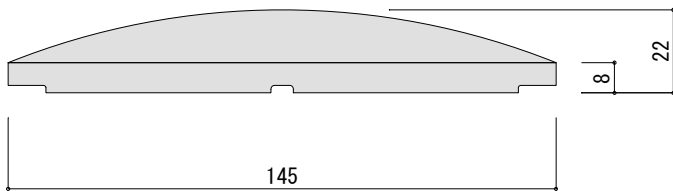

Round square model A

Round square model A +mini

combination scale 1/10

scale 1/2

\* やきものため、焼成による若干の寸法差が生じますのでご了承ください。

\* As per ceramic products characteristics, there are individual size, shape, and color differences.

scale  
A4 1/2 1/10  
unit  
mm

name  
ラウンドスクエアモデルA+ミニ  
Round square model A+mini

Company  
Kenzan since 1959  
TOKI JAPAN