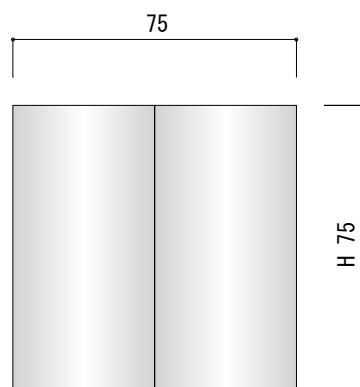

MA-A

MA-B

MA-L

* やきものため、焼成による若干の寸法差が生じますのでご了承ください。

* As per ceramic products characteristics, there are individual size, shape, and color differences.

scale
A4 1/2
unit
mm

name
イチマツ
Ichimatsu

Company
Kenzan since 1959
TOKI
JAPAN