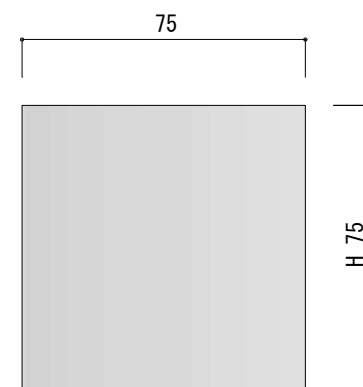

MA-A

MA-B

MA-L

* やきものため、焼成による若干の寸法差が生じますのでご了承ください。

* As per ceramic products characteristics, there are individual size, shape, and color differences.

scale
A4 1/2
unit
mm

name
イチマツ
Ichimatsu

Company
Kenzan since 1959
TOKI
JAPAN