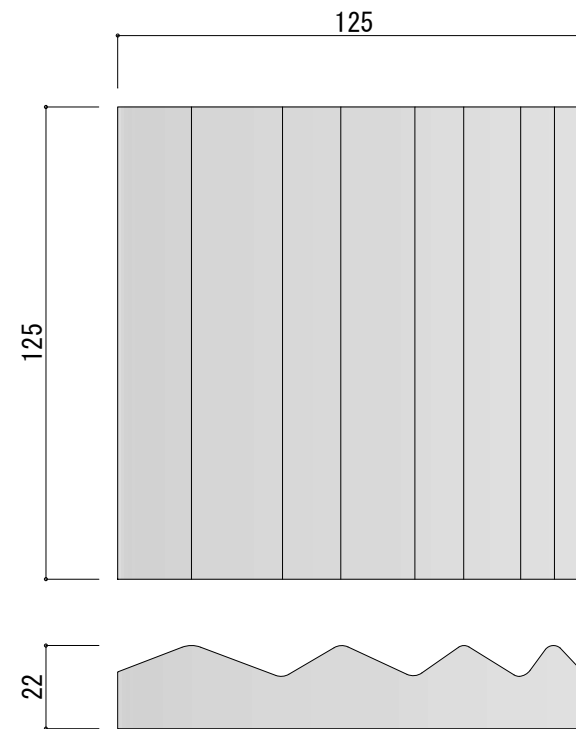

207平

207D

207E

scale 1/2

Pattern

scale 1/10

- * やきもののため、焼成による若干の寸法差が生じますのでご了承ください。
- * As per ceramic products characteristics, there are individual size, shape, and color differences.

scale
A4 1/2 1/10
unit
mm