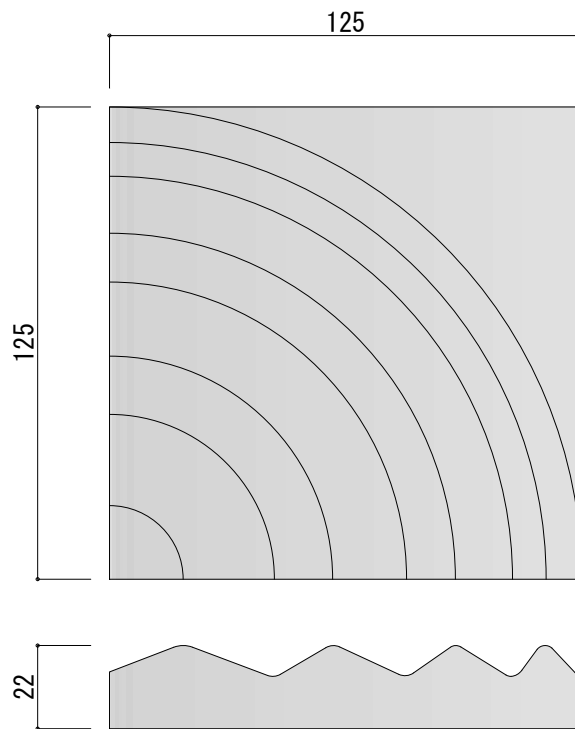

207平

207D

207E

scale 1/2

Pattern

scale 1/10

- * やきもののため、焼成による若干の寸法差が生じますのでご了承ください。
- * As per ceramic products characteristics, there are individual size, shape, and color differences.

scale
A4 1/2 1/10
unit
mm